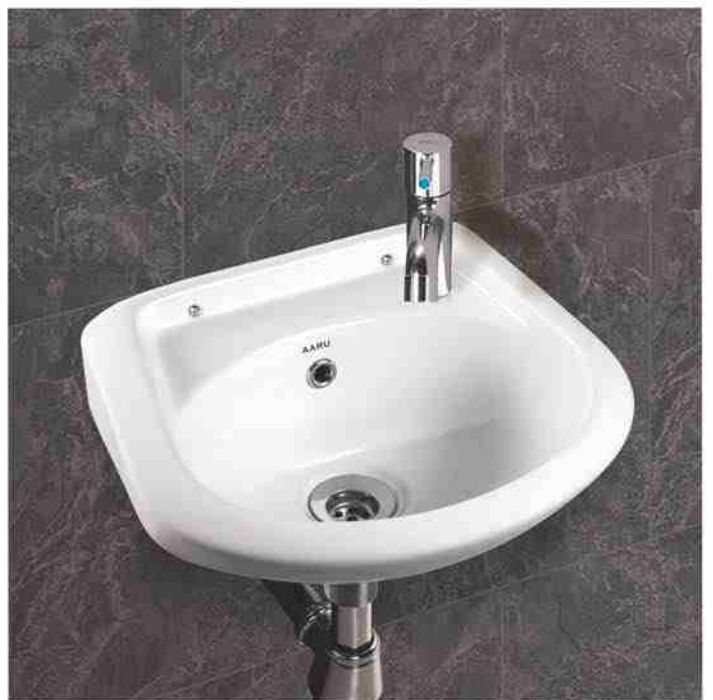

# WASH BASIN

**Golden 4001**

18" x 12"

**Mint 4003**

18" x 9"

**Esha 4004**

14" x 9"

**Economy 4005**