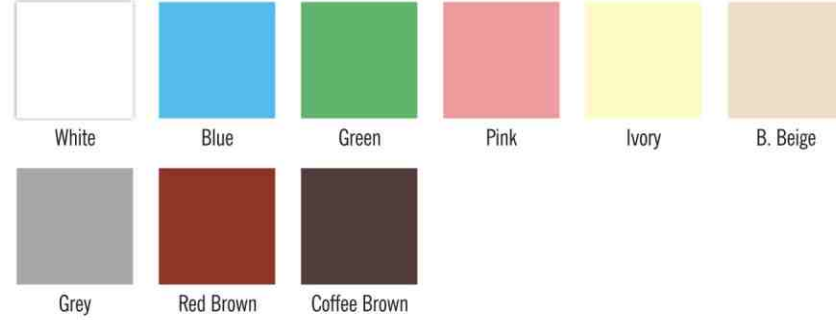

Color Chart

Running